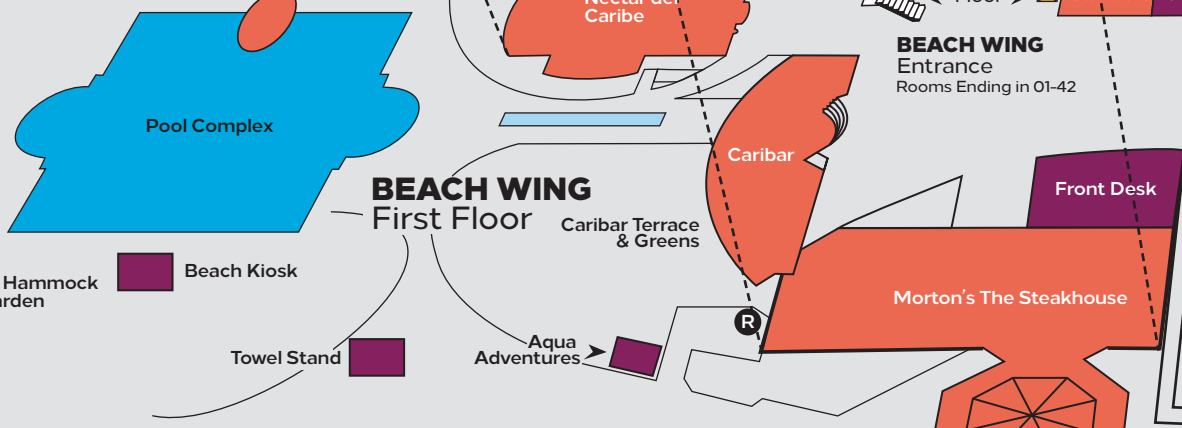

BEACH WING
Second Floor

WAVE WING

Second Floor

- 1 Guayacán
- 2 Magüey
- 3 Ceiba
- 4 Flamboyán

Caribe Hilton
FLOOR PLAN

GARDEN WING

WAVE WING
First Floor

Rooms Ending in 58-69

BEACH WING
Entrance
Rooms Ending in 01-42

BEACH WING
First Floor

LEGEND	
	Meeting Room
	Dining
	Amenities / Facilities
	Cabanaz
	Elevators
	Connectivity Station
	Outdoor Playground
	Wedding Gazebo
	Restrooms

- 5 Ice Cream & Cookie Co.
- 6 Concierge / Tour Desk
- 7 Guest Laundry

Hotel Entrance

Entrance Gardens

Los Rosales Street

To Spa, Fitness Center and Tennis Courts

San Cristóbal Gazebo & Greens

Tennis Courts (3)

Fitness Center

Zen Spa Océano

Beach Area

La Isleta

Caribe

Garita