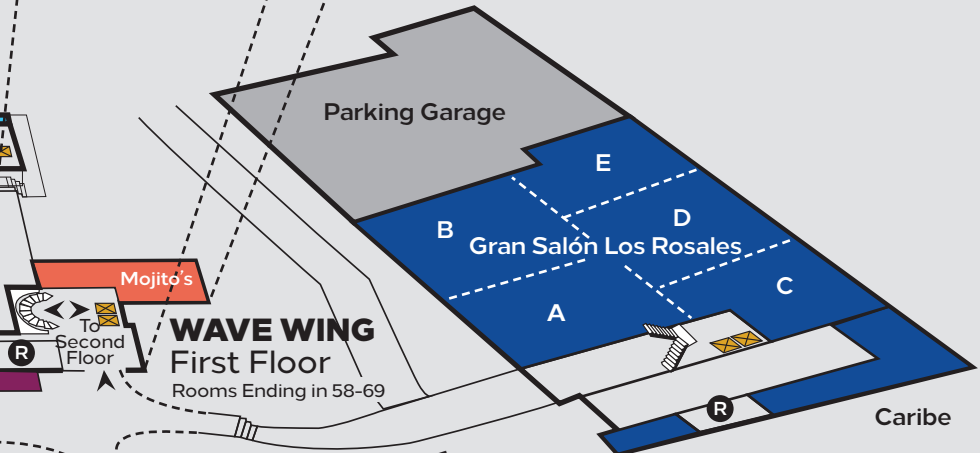

BEACH WING
Second Floor

WAVE WING

Second Floor

- 1 Guayacán
- 2 Magüey
- 3 Ceiba
- 4 Flamboyán

Caribe Hilton
FLOOR PLAN

GARDEN WING

WAVE WING
First Floor

Rooms Ending in 58-69

BEACH WING
Entrance
Rooms Ending in 01-42

BEACH WING
First Floor

LEGEND	
	Meeting Room
	Dining
	Amenities / Facilities
	Cabanaz
	Elevators
	Connectivity Station
	Outdoor Playground
	Wedding Gazebo
	Restrooms

- 5 Ice Cream & Cookie Co.
- 6 Concierge / Tour Desk
- 7 Guest Laundry

Hotel Entrance

Entrance Gardens

Los Rosales Street

To Spa, Fitness Center and Tennis Courts

San Cristóbal Gazebo & Greens

Tennis Courts (3)

Fitness Center

Zen Spa Océano

Beach Area

La Isleta

Caribe

Garita